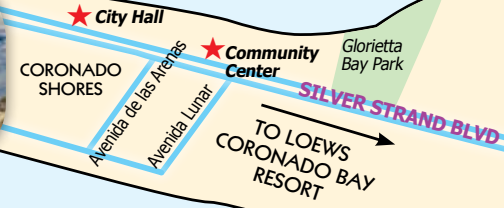

NAVAL AIR STATION
NORTH ISLAND

CORONADO ISLAND
MARRIOTT RESORT

Coronado
Visitor Center
1100 Orange Avenue
(619) 437-8788

DOG BEACH

CENTRAL BEACH

HOTEL DEL
CORONADO

CORONADO
SHORES

★ City Hall

★ Community Center

Glorietta Bay Park

TO LOEW'S
CORONADO BAY
RESORT